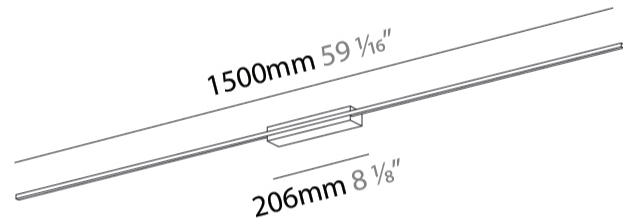

JUST BLACK LINE SURFACE

A33301-

base number LED
Dimming

1. To build a product code in our configurator select the specify button on the base model # product page
2. To build a manual product code on this datasheet choose from the options listed below in blue font and add the suffix to the base model #

GENERAL

Series: Just Black Line
Partner: Prolicht
Division: Architectural
Installation: Surface
Product Type: Wall Surface
Mounting Location: Wall
Light Distribution: Indirect

PHYSICAL

Shape: Rectangle
Length (mm): 1500
Length (in): 59 1/16
Width (mm): 30
Width (in): 1 3/16
Height (mm): 40
Height (in): 1 9/16
Fixture Finish: BLK
Fixture Material: Aluminum

ELECTRICAL

Lamp Type: LED (Zhaga Standard)
Input Wattage (W): 15
Total Output Wattage (W): 13.6
[Dimming: Non-Dimmable](#)
Driver Included: Yes
Driver Location: Integrated
Driver Type: Constant Current - Universal
Driver Class: Class 2
Input Voltage (V): 120 - 277
Constant Current (mA): 580
Upon Request: Remote : 0-10V Dimming

LED

Color Temperature (°K): 2700 / 3000
Max. Delivered Lumen (lm): 703 / 776
Nominal Lumen (lm): 703 / 776
CRI: >80 CRI
Lamp Life (hrs): 50000

OPTICAL

Beam Angle: 178
Adjustability: Fixed

RATINGS AND CERTIFICATIONS

Certified By: CSA Certified to UL and CSA Standards
IP rating: IP20

PROJECT

TYPE

SPECIFIER

QUANTITY

DATE