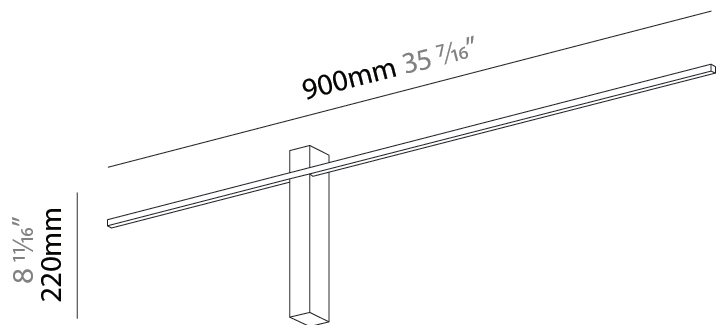

PROJECT
TYPE
SPECIFIER
QUANTITY
DATE

JUST BLACK LINE SURFACE

A33300-

base number LED
Dimming

1. To build a product code in our configurator select the specify button on the base model # product page
2. To build a manual product code on this datasheet choose from the options listed below in blue font and add the suffix to the base model #

GENERAL

Series: Just Black Line
Partner: Prolicht
Division: Architectural
Installation: Surface
Product Type: Wall Surface
Mounting Location: Wall
Light Distribution: Indirect

PHYSICAL

Shape: Rectangle
Length (mm): 900
Length (in): 35 7/16
Width (mm): 30
Width (in): 1 3/16
Height (mm): 40
Height (in): 1 9/16
Fixture Finish: BLK
Fixture Material: Aluminum

ELECTRICAL

Lamp Type: LED (Zhaga Standard)
Input Wattage (W): 11
Total Output Wattage (W): 10
Dimming: [Non-Dimmable](#)
Driver Included: Yes
Driver Location: Integrated
Driver Type: Constant Current - Universal
Driver Class: Class 2
Input Voltage (V): 120 - 277
Constant Current (mA): 400
Upon Request: Remote : 0-10V Dimming

LED

Color Temperature (°K): 2700 / 3000
Max. Delivered Lumen (lm): 434 / 535
Nominal Lumen (lm): 434 / 535
CRI: >80 CRI
Lamp Life (hrs): 50000

OPTICAL

Beam Angle: 178
Adjustability: Fixed

RATINGS AND CERTIFICATIONS

Certified By: CSA Certified to UL and CSA Standards
IP rating: IP20